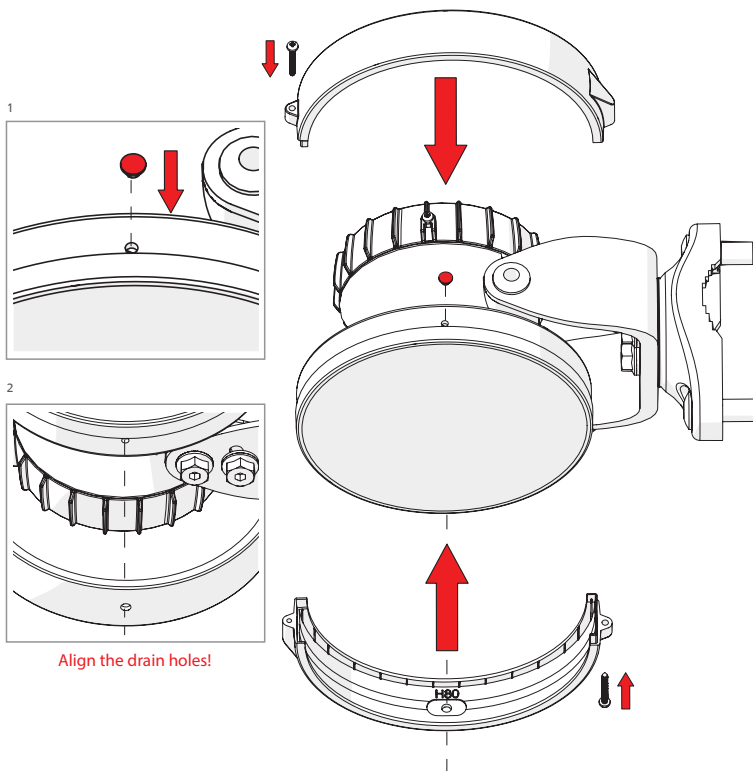

Symmetrical Horn SH-TP 5-80

Pre - Installation

The antenna is pre-assembled for installation on the left side of the pole.
If you need to swap to use the right side of the pole, see page 10.

Ensure that the water drain points downwards!

1

2 **Optional:** Install the 2.9 x 16mm locking screw.

Tighten the locking screw to secure the TwisPort lock mechanism.

*TwistPort™ Adaptor or SIMPER™ Radio sold separately.

Symmetrical Horn SH-TP 5-80

Installation Guide

Optional: Right side of the pole mounting.

Symmetrical Horn SH-TP 5-80

Pre - Installation

Optional: Right side of the pole mounting.

Symmetrical Horn SH-TP 5-80

12

Pre - Installation

Optional: Right side of the pole mounting.

Symmetrical Horn SH-TP 5-80

13

Pre - Installation

Optional: Right side of the pole mounting, continue on page 5.

Ensure that the water drain points downwards!

Compatible Devices

RF elements®

any TwistPort™ Adaptor