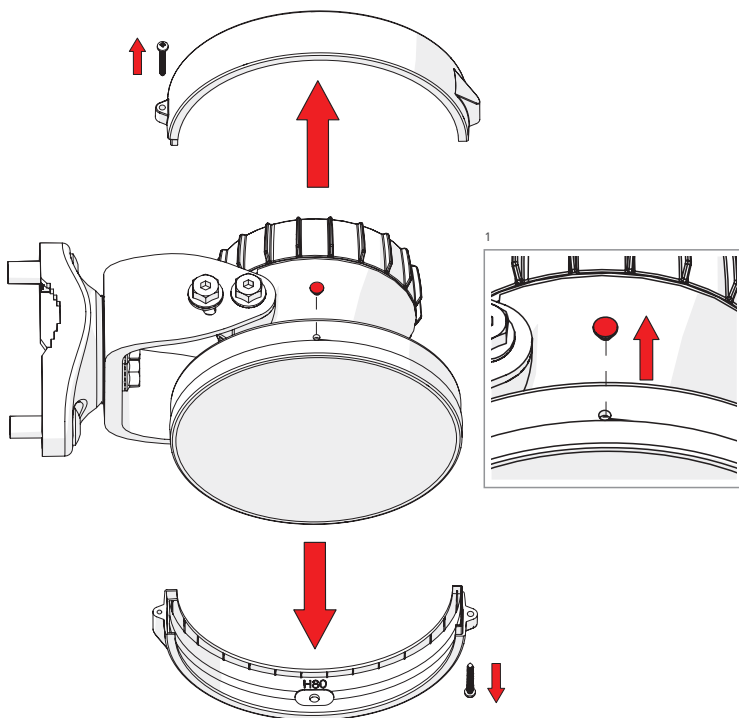

Symmetrical Horn SH-TP 5-80

Pre - Installation

The antenna is pre-assembled for installation on the left side of the pole.
If you need to swap to use the right side of the pole, see page 10.

Ensure that the water drain points downwards!

1

2 **Optional:** Install the 2.9 x 16mm locking screw.

Tighten the locking screw to secure the TwisPort lock mechanism.

*TwistPort™ Adaptor or SIMPER™ Radio sold separately.

Symmetrical Horn SH-TP 5-80

Installation Guide

1 If the locking screw was used,

2

unscrew it by about 10 mm
before unlocking the TwisPort mechanism.

3

* TwistPort™ Adaptor or SIMPER™ Radio sold separately.

Symmetrical Horn SH-TP 5-80

10

Pre - Installation

Optional: Right side of the pole mounting.

Symmetrical Horn SH-TP 5-80

Pre - Installation

Optional: Right side of the pole mounting.

Symmetrical Horn SH-TP 5-80

12

Pre - Installation

Optional: Right side of the pole mounting.