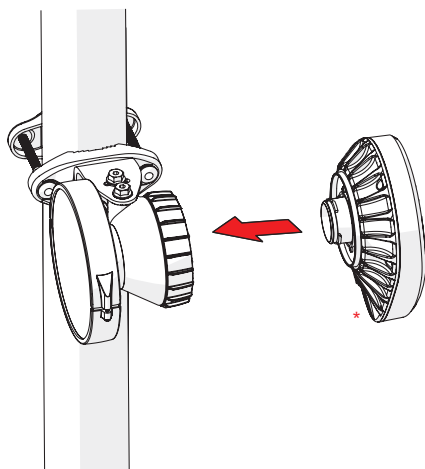

Symmetrical Horn SH-TP 5-80

SYMMETRICAL HORN ANTENNA WITH TWISTPORT CONNECTOR
AND CARRIER CLASS PERFORMANCE

Symmetrical Horn SH-TP 5-80

3

Package Contents

Number	Description	Quantity
1	SH-TP 5-80 Body	1x
2	SH-TP 5-80 Bracket	1x
3	M8 x 42,5mm Screw	2x
4	M8 x 73,5mm Screw	2x
5	2,9 x 16 mm lock Screw	1x

Symmetrical Horn SH-TP 5-80

Pre - Installation

The antenna is pre-assembled for installation on the left side of the pole.
If you need to swap to use the right side of the pole, see page 10.

Ensure that the water drain points downwards!

Symmetrical Horn SH-TP 5-80

Pole Installation

Symmetrical Horn SH-TP 5-80

Installation Guide

Symmetrical Horn SH-TP 5-80

Installation Guide

Symmetrical Horn SH-TP 5-80

Installation Guide

1

2 **Optional:** Install the 2.9 x 16mm locking screw.

Tighten the locking screw to secure the TwisPort lock mechanism.

*TwistPort™ Adaptor or SIMPER™ Radio sold separately.

Symmetrical Horn SH-TP 5-80

Installation Guide