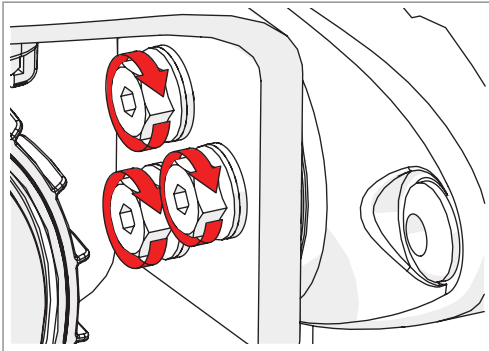

Symmetrical Horn SH-TP 5-80

SYMMETRICAL HORN ANTENNA WITH TWISTPORT CONNECTOR
AND CARRIER CLASS PERFORMANCE

Symmetrical Horn SH-TP 5-80

3

Package Contents

Number	Description	Quantity
1	SH-TP 5-80 Body	1x
2	SH-TP 5-80 Bracket	1x
3	M8 x 42,5mm Screw	2x
4	M8 x 73,5mm Screw	2x
5	2,9 x 16 mm lock Screw	1x

Symmetrical Horn SH-TP 5-80

Pre - Installation

The antenna is pre-assembled for installation on the left side of the pole.
If you need to swap to use the right side of the pole, see page 10.

Ensure that the water drain points downwards!

Symmetrical Horn SH-TP 5-80

Pole Installation

Symmetrical Horn SH-TP 5-80

Installation Guide

Symmetrical Horn SH-TP 5-80

Installation Guide

Symmetrical Horn SH-TP 5-80

Installation Guide

1

2 **Optional:** Install the 2.9 x 16mm locking screw.

Tighten the locking screw to secure the TwisPort lock mechanism.

*TwistPort™ Adaptor or SIMPER™ Radio sold separately.

Symmetrical Horn SH-TP 5-80

Installation Guide