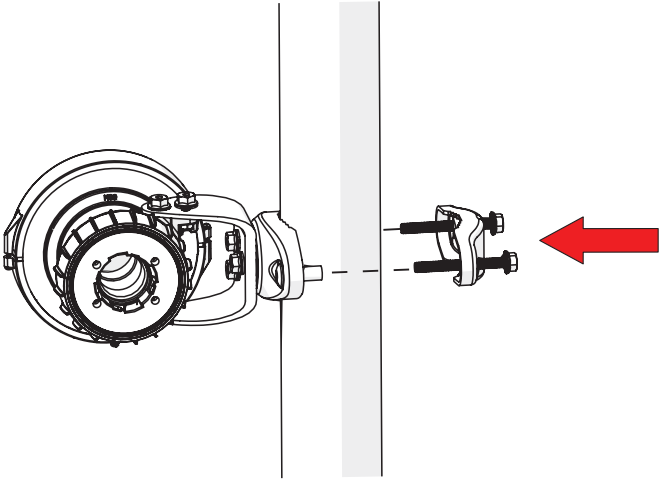

Symmetrical Horn SH-TP 5-80

Pole Installation