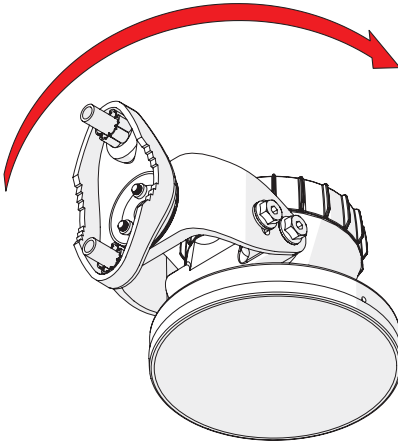

Symmetrical Horn SH-TP 5-80

Pre - Installation

The antenna is pre-assembled for installation on the left side of the pole.
If you need to swap to use the right side of the pole, see page 10.

Ensure that the water drain points downwards!

1

2 **Optional:** Install the 2.9 x 16mm locking screw.

Tighten the locking screw to secure the TwisPort lock mechanism.

*TwistPort™ Adaptor or SIMPER™ Radio sold separately.

Symmetrical Horn SH-TP 5-80

Installation Guide

1 If the locking screw was used,

2

unscrew it by about 10 mm
before unlocking the TwisPort mechanism.

3

* TwistPort™ Adaptor or SIMPER™ Radio sold separately.

Symmetrical Horn SH-TP 5-80

10

Pre - Installation

Optional: Right side of the pole mounting.

Symmetrical Horn SH-TP 5-80

Pre - Installation

Optional: Right side of the pole mounting.

Symmetrical Horn SH-TP 5-80

12

Pre - Installation

Optional: Right side of the pole mounting.