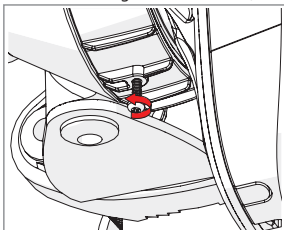

Symmetrical Horn SH-TP 5-80

Pre - Installation

The antenna is pre-assembled for installation on the left side of the pole.
If you need to swap to use the right side of the pole, see page 10.

Ensure that the water drain points downwards!

1

2 **Optional:** Install the 2.9 x 16mm locking screw.

Tighten the locking screw to secure the TwisPort lock mechanism.

*TwistPort™ Adaptor or SIMPER™ Radio sold separately.

Symmetrical Horn SH-TP 5-80

Installation Guide

1 If the locking screw was used,

2

unscrew it by about 10 mm
before unlocking the TwisPort mechanism.

3

* TwistPort™ Adaptor or SIMPER™ Radio sold separately.

Symmetrical Horn SH-TP 5-80

10

Pre - Installation