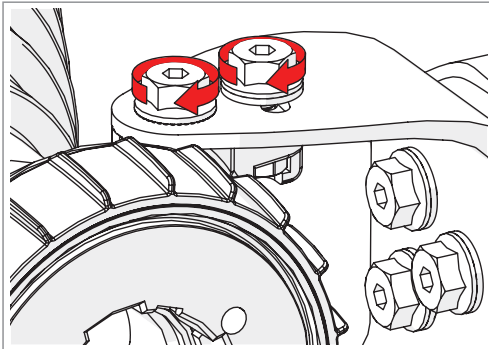

Symmetrical Horn SH-TP 5-80

SYMMETRICAL HORN ANTENNA WITH TWISTPORT CONNECTOR
AND CARRIER CLASS PERFORMANCE

Symmetrical Horn SH-TP 5-80

3

Package Contents

Number	Description	Quantity
1	SH-TP 5-80 Body	1x
2	SH-TP 5-80 Bracket	1x
3	M8 x 42,5mm Screw	2x
4	M8 x 73,5mm Screw	2x
5	2,9 x 16 mm lock Screw	1x

Symmetrical Horn SH-TP 5-80

Pre - Installation

The antenna is pre-assembled for installation on the left side of the pole.
If you need to swap to use the right side of the pole, see page 10.

Ensure that the water drain points downwards!

Symmetrical Horn SH-TP 5-80

Pole Installation

Symmetrical Horn SH-TP 5-80

Installation Guide

Symmetrical Horn SH-TP 5-80

Installation Guide

Symmetrical Horn SH-TP 5-80

Installation Guide

1

2 **Optional:** Install the 2.9 x 16mm locking screw.

Tighten the locking screw to secure the TwisPort lock mechanism.

*TwistPort™ Adaptor or SIMPER™ Radio sold separately.

Symmetrical Horn SH-TP 5-80

Installation Guide