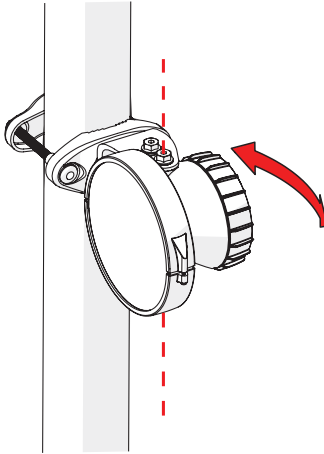

Symmetrical Horn SH-TP 5-80

SYMMETRICAL HORN ANTENNA WITH TWISTPORT CONNECTOR
AND CARRIER CLASS PERFORMANCE

Symmetrical Horn SH-TP 5-80

3

Package Contents

Number	Description	Quantity
1	SH-TP 5-80 Body	1x
2	SH-TP 5-80 Bracket	1x
3	M8 x 42,5mm Screw	2x
4	M8 x 73,5mm Screw	2x
5	2,9 x 16 mm lock Screw	1x

Symmetrical Horn SH-TP 5-80

Pre - Installation

The antenna is pre-assembled for installation on the left side of the pole.
If you need to swap to use the right side of the pole, see page 10.

Ensure that the water drain points downwards!

Symmetrical Horn SH-TP 5-80

Pole Installation

Symmetrical Horn SH-TP 5-80

Installation Guide

Symmetrical Horn SH-TP 5-80

Installation Guide

Symmetrical Horn SH-TP 5-80

Installation Guide

1

2 **Optional:** Install the 2.9 x 16mm locking screw.

Tighten the locking screw to secure the TwisPort lock mechanism.

*TwistPort™ Adaptor or SIMPER™ Radio sold separately.

Symmetrical Horn SH-TP 5-80

Installation Guide