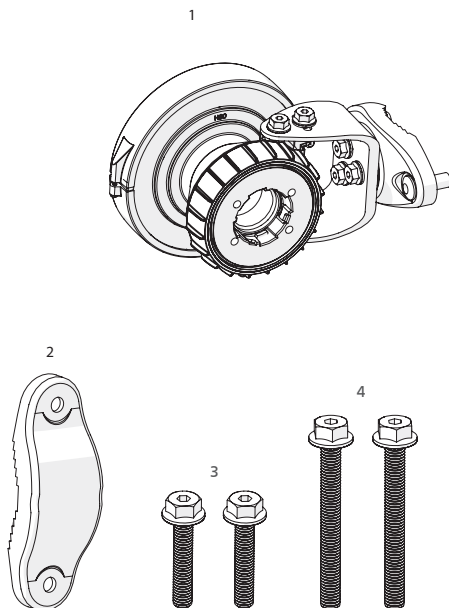

Symmetrical Horn SH-TP 5-80

SYMMETRICAL HORN ANTENNA WITH TWISTPORT CONNECTOR
AND CARRIER CLASS PERFORMANCE

Symmetrical Horn SH-TP 5-80

3

Package Contents

Number	Description	Quantity
1	SH-TP 5-80 Body	1x
2	SH-TP 5-80 Bracket	1x
3	M8 x 42,5mm Screw	2x
4	M8 x 73,5mm Screw	2x
5	2,9 x 16 mm lock Screw	1x

Symmetrical Horn SH-TP 5-80

Pre - Installation

The antenna is pre-assembled for installation on the left side of the pole.
If you need to swap to use the right side of the pole, see page 10.

Ensure that the water drain points downwards!

1

2 **Optional:** Install the 2.9 x 16mm locking screw.

Tighten the locking screw to secure the TwisPort lock mechanism.

*TwistPort™ Adaptor or SIMPER™ Radio sold separately.

Symmetrical Horn SH-TP 5-80

Installation Guide

1 If the locking screw was used,

2

unscrew it by about 10 mm
before unlocking the TwisPort mechanism.

3

* TwistPort™ Adaptor or SIMPER™ Radio sold separately.

Symmetrical Horn SH-TP 5-80

10

Pre - Installation