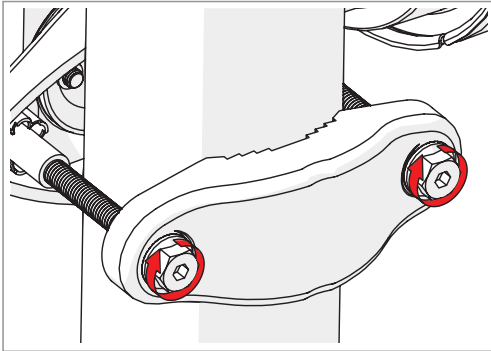

Symmetrical Horn SH-TP 5-80

Pole Installation