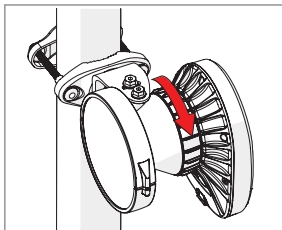

Symmetrical Horn SH-TP 5-80

Pre - Installation

The antenna is pre-assembled for installation on the left side of the pole.
If you need to swap to use the right side of the pole, see page 10.

Ensure that the water drain points downwards!

Symmetrical Horn SH-TP 5-80

Pole Installation

Symmetrical Horn SH-TP 5-80

Installation Guide

Symmetrical Horn SH-TP 5-80

Installation Guide

Symmetrical Horn SH-TP 5-80

Installation Guide

1

2 **Optional:** Install the 2.9 x 16mm locking screw.

Tighten the locking screw to secure the TwisPort lock mechanism.

*TwistPort™ Adaptor or SIMPER™ Radio sold separately.

Symmetrical Horn SH-TP 5-80

Installation Guide

1 If the locking screw was used,

2

unscrew it by about 10 mm
before unlocking the TwisPort mechanism.

3

* TwistPort™ Adaptor or SIMPER™ Radio sold separately.

Symmetrical Horn SH-TP 5-80

10

Pre - Installation