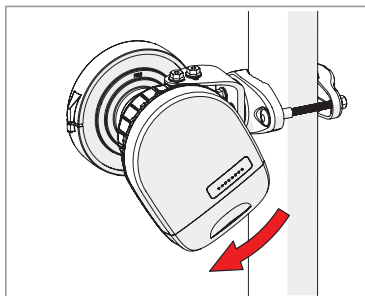

Symmetrical Horn SH-TP 5-80

Pre - Installation

The antenna is pre-assembled for installation on the left side of the pole.
If you need to swap to use the right side of the pole, see page 10.

Ensure that the water drain points downwards!

Symmetrical Horn SH-TP 5-80

Pole Installation

Symmetrical Horn SH-TP 5-80

Installation Guide

Symmetrical Horn SH-TP 5-80

Installation Guide

Symmetrical Horn SH-TP 5-80

Installation Guide

1

2 **Optional:** Install the 2.9 x 16mm locking screw.

Tighten the locking screw to secure the TwisPort lock mechanism.

*TwistPort™ Adaptor or SIMPER™ Radio sold separately.

Symmetrical Horn SH-TP 5-80

Installation Guide