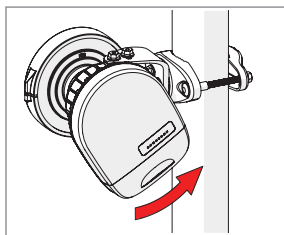

1

2 **Optional:** Install the 2.9 x 16mm locking screw.

Tighten the locking screw to secure the TwisPort lock mechanism.

*TwistPort™ Adaptor or SIMPER™ Radio sold separately.

Symmetrical Horn SH-TP 5-80

Installation Guide

1 If the locking screw was used,

2

unscrew it by about 10 mm
before unlocking the TwisPort mechanism.

3

* TwistPort™ Adaptor or SIMPER™ Radio sold separately.

Symmetrical Horn SH-TP 5-80

10

Pre - Installation

Optional: Right side of the pole mounting.

Symmetrical Horn SH-TP 5-80

Pre - Installation

Optional: Right side of the pole mounting.

Symmetrical Horn SH-TP 5-80

12

Pre - Installation

Optional: Right side of the pole mounting.