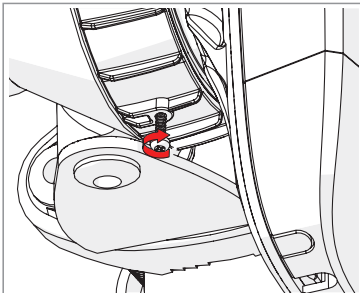

Symmetrical Horn SH-TP 5-80

Pre - Installation

The antenna is pre-assembled for installation on the left side of the pole.
If you need to swap to use the right side of the pole, see page 10.

Ensure that the water drain points downwards!

Symmetrical Horn SH-TP 5-80

Pole Installation

Symmetrical Horn SH-TP 5-80

Installation Guide

Symmetrical Horn SH-TP 5-80

Installation Guide

Symmetrical Horn SH-TP 5-80

Installation Guide

1

2 **Optional:** Install the 2.9 x 16mm locking screw.

Tighten the locking screw to secure the TwisPort lock mechanism.

*TwistPort™ Adaptor or SIMPER™ Radio sold separately.

Symmetrical Horn SH-TP 5-80

Installation Guide