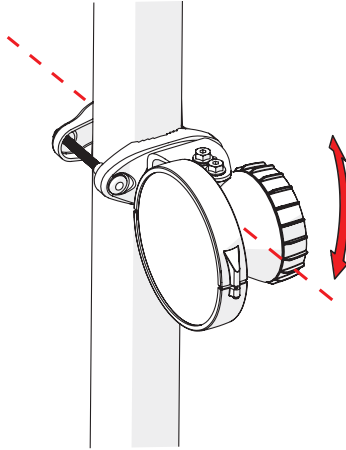

Symmetrical Horn SH-TP 5-80

Installation Guide