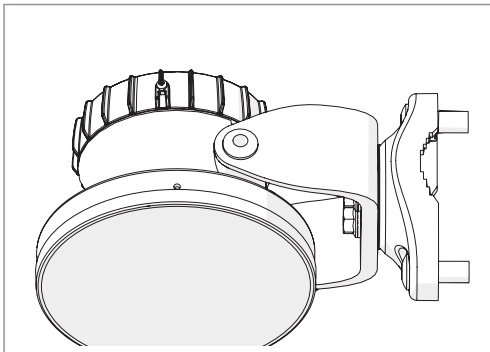

Symmetrical Horn SH-TP 5-80

Pre - Installation

The antenna is pre-assembled for installation on the left side of the pole.
If you need to swap to use the right side of the pole, see page 10.

Ensure that the water drain points downwards!

1

2 **Optional:** Install the 2.9 x 16mm locking screw.

Tighten the locking screw to secure the TwisPort lock mechanism.

*TwistPort™ Adaptor or SIMPER™ Radio sold separately.

Symmetrical Horn SH-TP 5-80

Installation Guide

1 If the locking screw was used,

2

unscrew it by about 10 mm
before unlocking the TwisPort mechanism.

3

* TwistPort™ Adaptor or SIMPER™ Radio sold separately.

Symmetrical Horn SH-TP 5-80

10

Pre - Installation

Optional: Right side of the pole mounting.

Symmetrical Horn SH-TP 5-80

Pre - Installation

Optional: Right side of the pole mounting.

Symmetrical Horn SH-TP 5-80

12

Pre - Installation

Optional: Right side of the pole mounting.