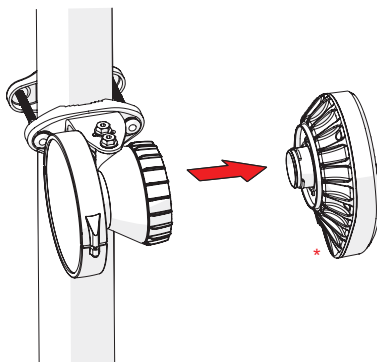

Symmetrical Horn SH-TP 5-80

Pre - Installation

The antenna is pre-assembled for installation on the left side of the pole.
If you need to swap to use the right side of the pole, see page 10.

Ensure that the water drain points downwards!

1

2 **Optional:** Install the 2.9 x 16mm locking screw.

Tighten the locking screw to secure the TwisPort lock mechanism.

*TwistPort™ Adaptor or SIMPER™ Radio sold separately.

Symmetrical Horn SH-TP 5-80

Installation Guide

1 If the locking screw was used,

2

unscrew it by about 10 mm
before unlocking the TwisPort mechanism.

3

* TwistPort™ Adaptor or SIMPER™ Radio sold separately.

Symmetrical Horn SH-TP 5-80

10

Pre - Installation

Optional: Right side of the pole mounting.

Symmetrical Horn SH-TP 5-80

Pre - Installation

Optional: Right side of the pole mounting.

Symmetrical Horn SH-TP 5-80

12

Pre - Installation

Optional: Right side of the pole mounting.