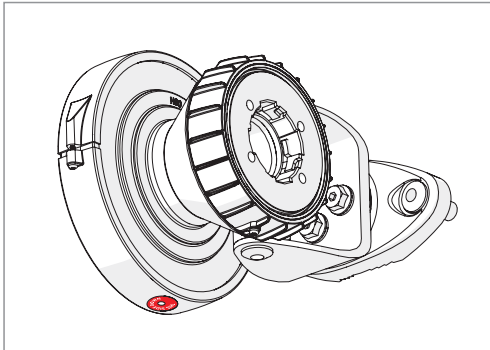

Symmetrical Horn SH-TP 5-80

SYMMETRICAL HORN ANTENNA WITH TWISTPORT CONNECTOR
AND CARRIER CLASS PERFORMANCE

Symmetrical Horn SH-TP 5-80

3

Package Contents

Number	Description	Quantity
1	SH-TP 5-80 Body	1x
2	SH-TP 5-80 Bracket	1x
3	M8 x 42,5mm Screw	2x
4	M8 x 73,5mm Screw	2x
5	2,9 x 16 mm lock Screw	1x

Symmetrical Horn SH-TP 5-80

Pre - Installation

The antenna is pre-assembled for installation on the left side of the pole.
If you need to swap to use the right side of the pole, see page 10.

Ensure that the water drain points downwards!

1

2 **Optional:** Install the 2.9 x 16mm locking screw.

Tighten the locking screw to secure the TwisPort lock mechanism.

*TwistPort™ Adaptor or SIMPER™ Radio sold separately.

Symmetrical Horn SH-TP 5-80

Installation Guide