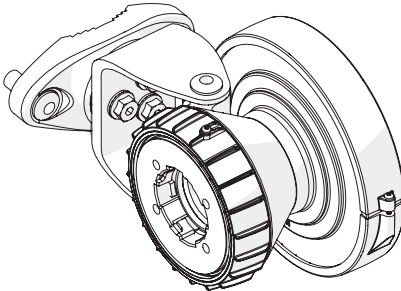

Symmetrical Horn SH-TP 5-80

Pre - Installation

The antenna is pre-assembled for installation on the left side of the pole.
If you need to swap to use the right side of the pole, see page 10.

Ensure that the water drain points downwards!

1 If the locking screw was used,

2

unscrew it by about 10 mm
before unlocking the TwisPort mechanism.

3

* TwistPort™ Adaptor or SIMPER™ Radio sold separately.

Symmetrical Horn SH-TP 5-80

10

Pre - Installation

Optional: Right side of the pole mounting.

Symmetrical Horn SH-TP 5-80

Pre - Installation

Optional: Right side of the pole mounting.

Symmetrical Horn SH-TP 5-80

12

Pre - Installation

Optional: Right side of the pole mounting.

Symmetrical Horn SH-TP 5-80

13

Pre - Installation

Optional: Right side of the pole mounting, continue on page 5.

Ensure that the water drain points downwards!

Compatible Devices

RF elements®

any TwistPort™ Adaptor