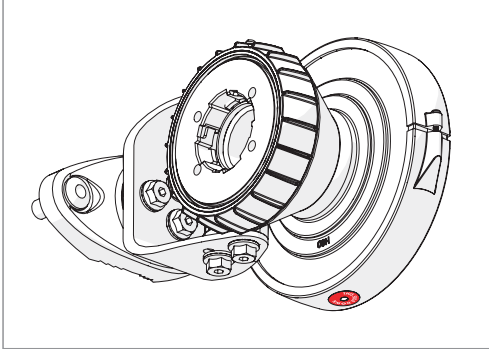

Symmetrical Horn SH-TP 5-80

Pre - Installation

The antenna is pre-assembled for installation on the left side of the pole.
If you need to swap to use the right side of the pole, see page 10.

Ensure that the water drain points downwards!

1 If the locking screw was used,

2

unscrew it by about 10 mm
before unlocking the TwisPort mechanism.

3

* TwistPort™ Adaptor or SIMPER™ Radio sold separately.

Symmetrical Horn SH-TP 5-80

10

Pre - Installation

Optional: Right side of the pole mounting.

Symmetrical Horn SH-TP 5-80

Pre - Installation

Optional: Right side of the pole mounting.

Symmetrical Horn SH-TP 5-80

12

Pre - Installation

Optional: Right side of the pole mounting.

Symmetrical Horn SH-TP 5-80

13

Pre - Installation

Optional: Right side of the pole mounting, continue on page 5.

Ensure that the water drain points downwards!

Compatible Devices

RF elements®

any TwistPort™ Adaptor