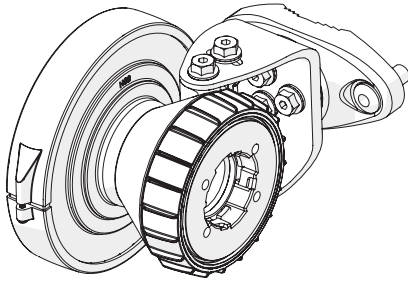

Symmetrical Horn SH-TP 5-80

SYMMETRICAL HORN ANTENNA WITH TWISTPORT CONNECTOR
AND CARRIER CLASS PERFORMANCE

Symmetrical Horn SH-TP 5-80

3

Package Contents

Number	Description	Quantity
1	SH-TP 5-80 Body	1x
2	SH-TP 5-80 Bracket	1x
3	M8 x 42,5mm Screw	2x
4	M8 x 73,5mm Screw	2x
5	2,9 x 16 mm lock Screw	1x

Symmetrical Horn SH-TP 5-80

Pre - Installation

The antenna is pre-assembled for installation on the left side of the pole.
If you need to swap to use the right side of the pole, see page 10.

Ensure that the water drain points downwards!

1

2 **Optional:** Install the 2.9 x 16mm locking screw.

Tighten the locking screw to secure the TwisPort lock mechanism.

*TwistPort™ Adaptor or SIMPER™ Radio sold separately.

Symmetrical Horn SH-TP 5-80

Installation Guide